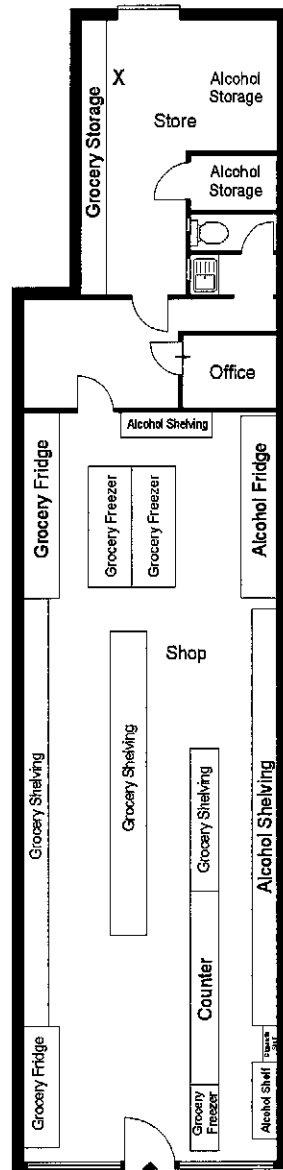

#328304115

Key:  
X - Fire Extinguisher

Entrance  
To  
Premises

GROUND FLOOR

197 STREATFIELD ROAD  
LONDON  
HA3 9DA

LICENCE PLAN  
PLANS PRODUCED 14.09.2010

SCALE  
1: 150 @ A4

**BKR**